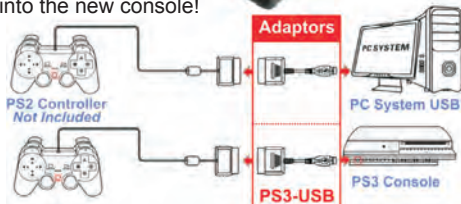

PS-3 CONTROLLER BATTERY

DIRECT REPLACEMENT

Rechargeable Internal Battery Li-Ion 3.7V 1200mAh Hi-Capacity

Code
PS3BAT