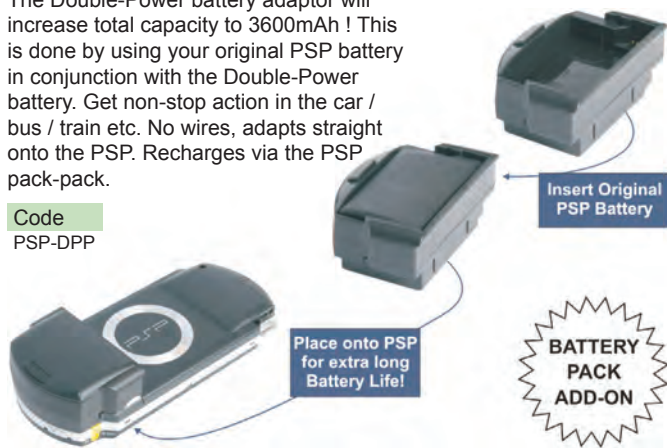

PSP DOUBLE POWER 3600mAh

GET UP TO DOUBLE THE BATTERY LIFE!!

The Double-Power battery adaptor will increase total capacity to 3600mAh ! This is done by using your original PSP battery in conjunction with the Double-Power battery. Get non-stop action in the car / bus / train etc. No wires, adapts straight onto the PSP. Recharges via the PSP pack-pack.

Code
PSP-DPP