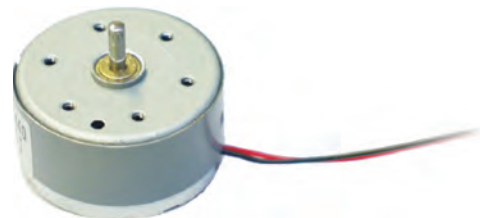

Code
KSM440BAM

LASER & MOTOR, ETC.

PLAYSTATION® PSX/PSone SPINDLE

Push-on Disk holder. Snap-lock type.

Code
SPD440

PLAYSTATION® PSX/PSone MOTOR

Code
RF300-21

↓ Maintenance