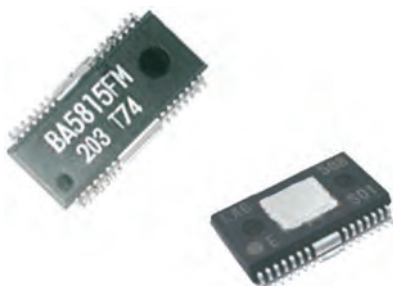

PLAYSTATION® PS-II REPAIR PARTS

Common fault is recognised by the symptom of the CD tray no longer opening. SMD Chips. No Warranty.

Code
BA5815FM