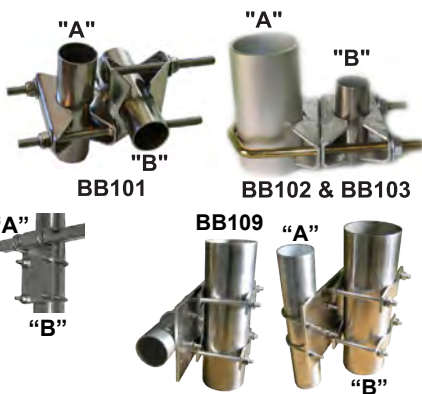

### MAST MOUNT

Pole to Pole solutions. Heavy duty. Weather resistant. Assorted Diameters (A&B). Suits ANT530, etc.

"A"	"B"	Angle	Type	Code
50mm	40mm	90°	Stainless Steel	BB101
90mm	60mm	0°	Galvanised	BB102
90mm	60mm	0°	Stainless Steel	BB103
32-55mm	32-55mm	90°/0°	Stainless Steel	BB104
43-62mm	32-110mm	90°/0°	Stainless Steel	BB109