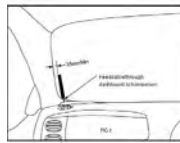

UNDER-GLASS ANTENNA MOBILE PHONE & AVL-GPS

THRU-GLASS CELLULAR MULTI WITH OPTIONAL ACTIVE GPS

Benelec 02457 glass mount antenna. Suitable for ALL cellular bands Next-G 850, GSM900/1800, LTE 4G, 3G-2100. Optional GPS receiver inbuilt with active 28dB GPS signal amplifier. Designed to be mounted on the inside of the vehicles windscreen or a house window pane, etc. 195x35mm. Mobile phone unity gain dual band antenna. 820-960MHz & 1710-2200MHz. 3.0M x LL195 Coax to SMA-Male. Optional GPS has 2nd 2.5M x LL100 Coax to SMA-Male lead.