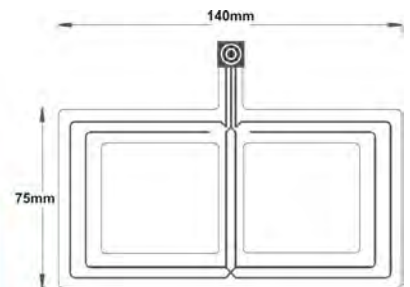

GPS WINDOW ANTENNA

OPTIONAL NextG 850 GSM900/1800 LTE 4G, 3G-2100

140x75mm Transparent window discreet sticker type. Two full wave loops for high passive gain of 4.5dB. Clear polyester mylar. Mount on a windscreen. 3M 467 Epoxy adhesive. Active GPS Booster for High performance 27dB Phantom powered 3/5Vdc. Includes 3M RG174 coax. Terminates to FME plug. GPS 1575.42MHz ±2MHz. Optional cellular phone reception with a separate antenna connection. Dual band for Next-G 850 GSM900/1800 LTE and 3G-2100 at 4.5dB. Includes 1M RG58 coax Terminates to FME plug. Clear flexible with high performance in an innovative design.