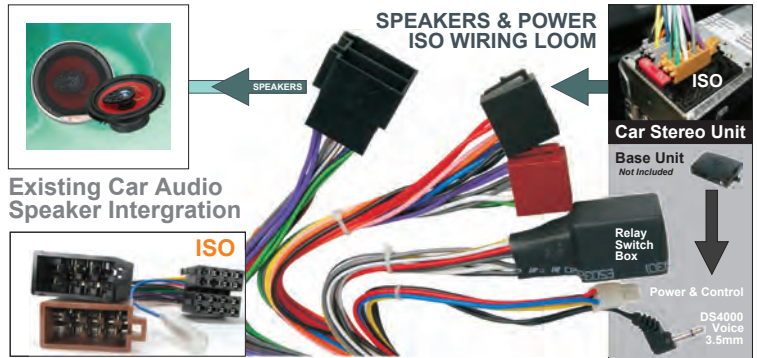

↓ Wiring Harness

CAR STEREO INTEGRATOR - INLINE SPEAKER WIRE ISO PLUG TYPE

ISO INLINE SPEAKER ADAPTOR [STEREO]

Connects in-line with the speaker wiring ISO type connectors used by most car audio. On a positive trigger, the car speakers are interrupted by relay and then the 3.5mm plug audio is fed to the speakers.

Code
RMC113

OEM WIRING LOOMS - See Section 18 CAR AUDIO ACCESSORIES

Access original connectors by purchasing plugs to suit the dash and/or brand radio. Make installations quicker & professional.

CAR STEREO INTEGRATOR - INLINE SPEAKER WIRE CUT TYPE

INLINE SPEAKER SCREW TERMINAL BOX

Connects in-line with the speaker wiring. Screw terminal 4-Wire (Stereo) switch box. On a positive trigger, the car speakers are interrupted by relays and then the 3.5mm plug audio is fed to the speakers.

Code
RMC112

OEM WIRING LOOMS - See Section 18 CAR AUDIO ACCESSORIES

Access original connectors by purchasing plugs to suit the dash and/or brand radio. Make installations quicker & professional.