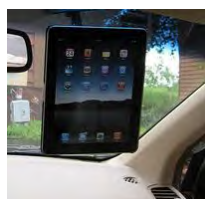

WINDSCREEN MOUNT - SLATE & TABLET PC

UNIVERSAL LOCKING JAWS

Adjustable claws hold various tablets, slates, iPads, etc. Felt & rubber grips. Position locking. 90mm suction cup. Adjustable grip: Max=300mm Min=200mm

Code CRA57

WINDSHIELD MOUNT

8" GOOSENECK

70mm Suction cup grip secures to windshield. 130mm bendable arm twists to all angles and will not sag. Universal cradle 110mm → 45mm fingers.

Code CRA51