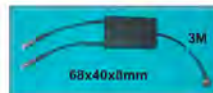

LNA - Splitter Unit