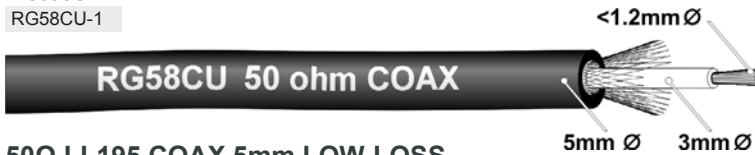

50Ω RG58CU COAX 5mm

Mobile communications and computer ethernet installations. Tinned Multi-Strand High-shielding. *Available cut to length.

Code
RG58CU
RG58CU-1

50Ω LL195 COAX 5mm LOW-LOSS

SOLID CORE DOUBLE SHIELDED

Low-Loss substitute to the common RG58 & RG142 coax cable Single Solid core of bare copper OD: 1.12mm $\pm$ 0.03mm Gas Injected Foamed Polyethylene OD: 2.95mm $\pm$ 0.10mm Shield 1: Bonded Aluminium Polyester Tape 100% Coverage Shield 2: Tinned Copper Wire 16x 0.12mm 88% Coverage Jacket: PVC Weather resistant, UV Resistant 4.95mm $\pm$ 0.15mm AKA: LMR200

Code
LL195
LL195-1