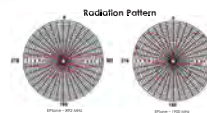

7.5dB 1M WHIP WIDEBAND BASE STATION

825-960MHz & 1710-2200MHz

The antenna is light weight and fitted to a stainless steel studs. The ANT529 antenna does away with the need for three separate antennas whilst maintaining high gain across the cellular bands. Comes with N socket termination. 7.5dB 825-960MHz and 3.0dB 1710-2200MHz

Gain	7.5dB	7.5dB
Length	1070mm	1070mm
Type	NextG850 GSM900/1800 LTE 4G 3G-2100	
Base	"N"	"N"
Brand	Cellink	Cellink
Colour	Black	White
Code	ANT529BK	ANT529WH