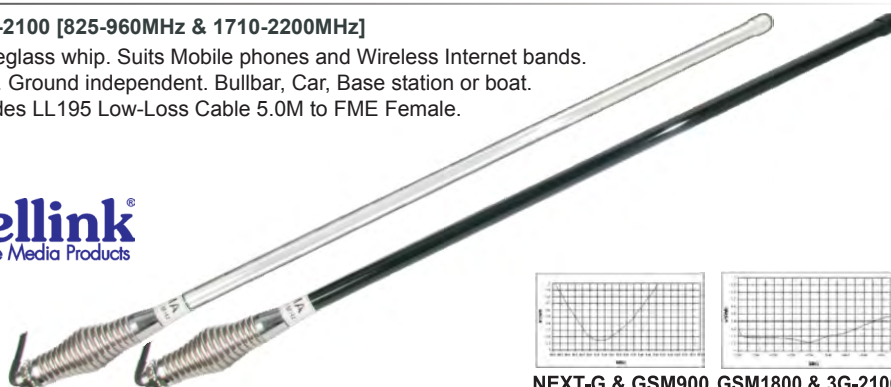

NEXT-G & GSM900 GSM1800 & 3G-2100

7.5dB 1100MM WHIP & SPRING

Nextg 850 / GSM900 / GSM1800 / LTE 4G / 3G-2100 [825-960MHz & 1710-2200MHz]

Dual-Band Broad-band antenna. Heavy duty fibreglass whip. Suits Mobile phones and Wireless Internet bands. NextG850 & GSM900 = 7dB. GSM1800 & G3-2100 = 3dB. Ground independent. Bullbar, Car, Base station or boat. 70cm + Spring base. Requires 1/2" Bracket. Includes LL195 Low-Loss Cable 5.0M to FME Female.

Gain	3dB/7.5dB	
Length	1110mm	
Band	NextG850 GSM900/1800 LTE 4G 3G-2100	
Base	Fixed Spring	
Brand	Benelec	
Colour	Black	White
Code	ANT524BK	ANT524WH