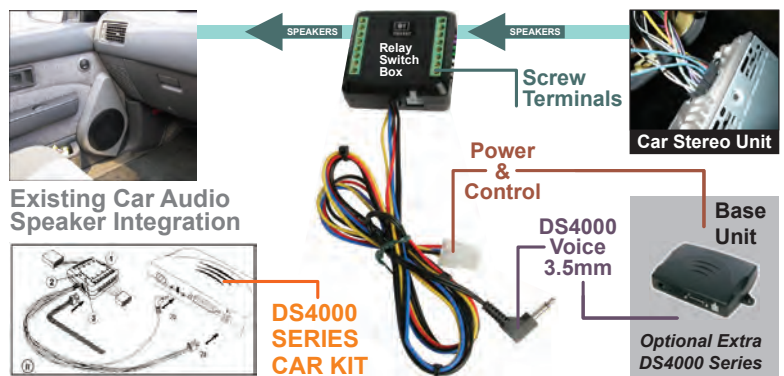

INSTALLERS AUTOMOTIVE - SEE SECTION 18 CAR AUDIO ACCESSORIES

AUTO ELECTRICIANS

We have a car stereo section of accessories specifically for installers...

See Section 18
CAR AUDIO ACCESSORIES