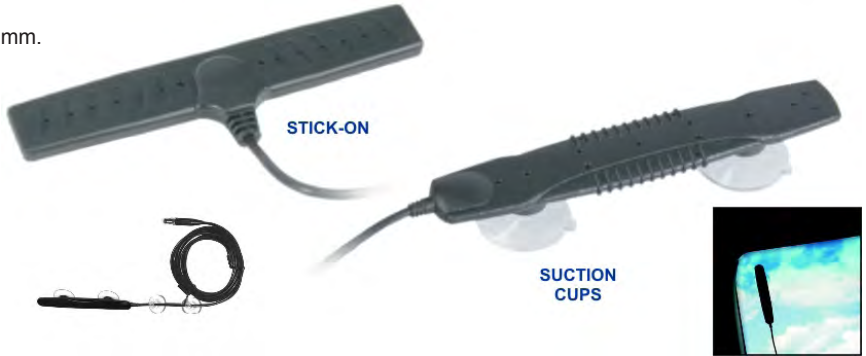

ON-GLASS ANTENNAS

SUCTION CUPS OR STICK-ON

Semi-permanent or temporary solution. 2.5dB 25x125mm. 2 Metres RG174A/U coax cable to Plug FME Female.

NextG 850, GSM900/1800, LTE 4G
825-960MHz + 1710-1800MHz

Code	Type
ANT491	Stick-On
ANT495	Suction Cups