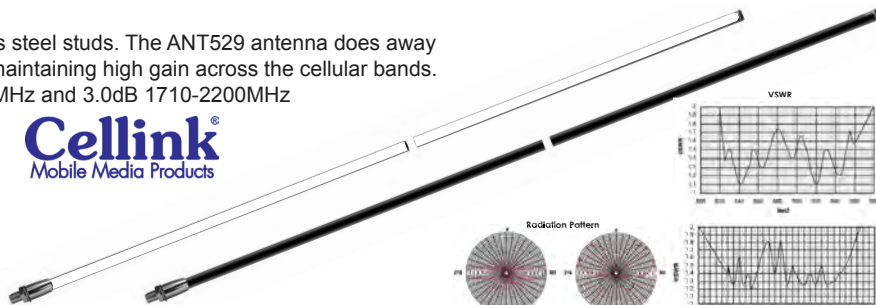

7.5dB 1M WHIP WIDEBAND BASE STATION

825-960MHz & 1710-2200MHz

The antenna is light weight and fitted to a stainless steel studs. The ANT529 antenna does away with the need for three separate antennas whilst maintaining high gain across the cellular bands. Comes with N socket termination. 7.5dB 825-960MHz and 3.0dB 1710-2200MHz

Gain	7.5dB	7.5dB
Length	1070mm	1070mm
Type	NextG850 GSM900/1800 LTE 4G 3G-2100	
Base	"N"	"N"
Brand	Cellink	Cellink
Colour	Black	White
Code	ANT529BK	ANT529WH