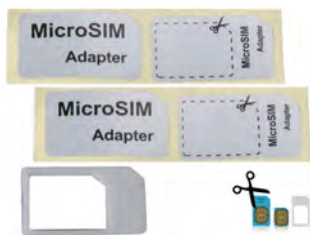

MICRO SIM CARD CUT

HELPS TRIM SIM CARD

Place sticker on full sized SIM card and then cut along the dotted line. Includes an adaptor to change a Micro-Sim card back to full sized SIM. Includes two stickers.