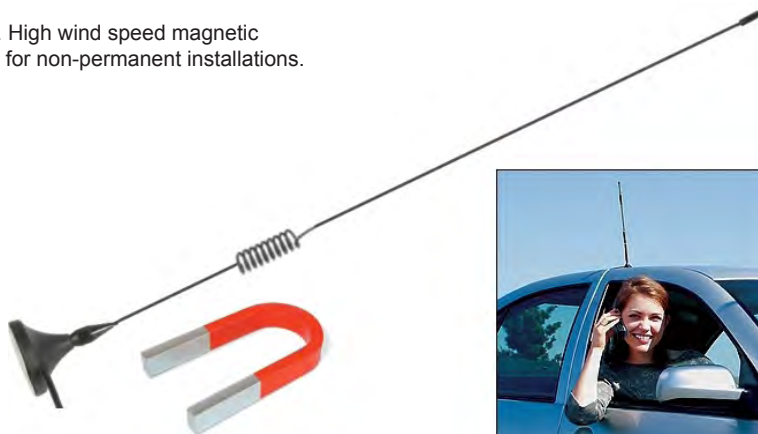

↓ Antennas - Cellular / Data

CELLINK MINI-MAGNETIC-BASE ANTENNAS 4dB

SUPER-LIGHT OPEN-COIL TYPE SMALL BASE

Open-Spring type tuning coil. Black anodized low wind noise. High wind speed magnetic base. Rubber lined to protect duco'. Excellent robust solution for non-permanent installations. Pre-Crimped FME Female Plug. 3M of super low-loss cable.

Gain	4dB	4dB
Length	300mm	300mm
Type	NEXT-G 850	GSM 900
Base	Magnetic 28mm	Magnetic 28mm
Lead	3M x LL195	3M x LL195
Plug	FME female	FME female
Code	ANT363	ANT368