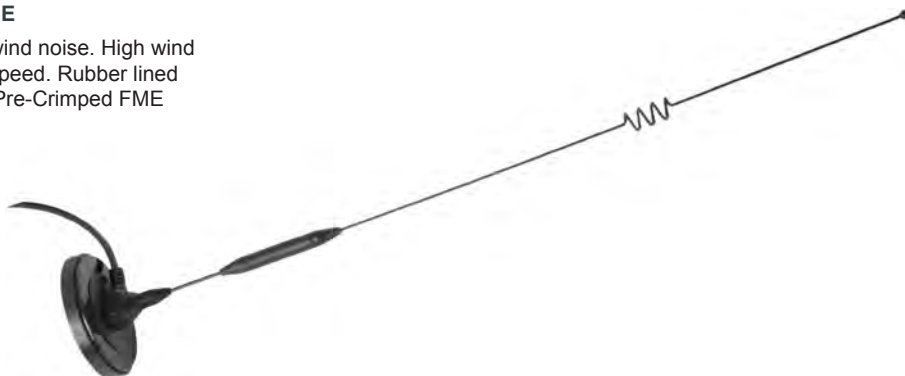

CELLINK MAGNETIC-BASE ANTENNA 7dB

LARGE BASE HIGH GAIN CLOSED COIL TYPE

Closed Coil type 7dB Gain Black anodized low wind noise. High wind speed magnetic base for a secure hold at high speed. Rubber lined to protect duco'. Compact temp install solution. Pre-Crimped FME Female Plug. 4M cable LL195 Super Low-Loss.

Gain	7dB
Length	520mm
Type	NEXT-G 850 / GSM900-1800 / LTE 4G
Band	850MHz - 1800MHz
Base	Magnetic 80mm
Lead	4M x LL195
Plug	FME female
Code	ANT481