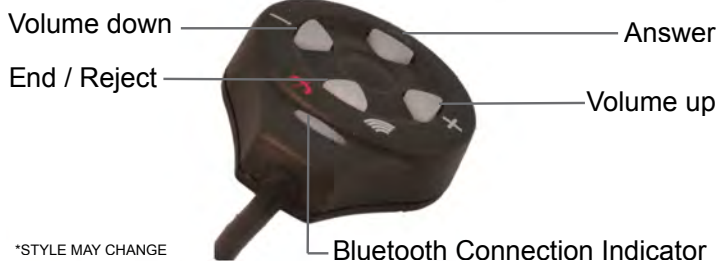

WIRELESS CONNECTION TO A MAJORITY OF MOBILE PHONES ESSENTIALLY INVISIBLE FOR A PROFESSIONAL INSTALLATION HEAR THE CALLER VIA DS-SPEAKER OR CAR SPEAKERS*

In-Car installation kit for wireless hands-free mobile phone answering. Bluetooth connection compatible with a majority of mobile phones. On-Dash illuminated controller for answering and volume control. Compact connection box and speaker system for hidden solution. Just connect to accessories power, fast and easy vehicle installation. Optional car stereo intergration with RMC112 / RMC113 wiring looms.

- **BLUETOOTH 2.0, 1.2, 1.1 COMPLIANCE.** Convenient, no-fuss wireless connection to your mobile phone in your pocket or purse, answer with the press of a button. Multiple pairing of up to 4 phones.
- **NEW DESIGN, RE-ENGINEERED, NEW EXPERIENCE.** Incorporated the latest Bluetooth chipset to bring you fast connection, better compatibility, with advanced noise and sound distortion reduction technology.
- ***CAR SPEAKER INTEGRATION OPTIONAL RMC WIRING LOOMS.** Optional: While connecting to the radio speakers, the DS4000 will automatically mute the radio when dialing out or receiving a call and un-mute the radio volume when you have finished. Basic unit includes a "mute" wire for compatible car stereo connection.

Versions 1.1, 1.2, 2.0
Profiles HFP, HSP
Range 10 Metres
Devices Up to 4 phones
Size Box 42x34x13mm
Size Speaker 85x80x55mm

Code
DS4000

*STYLE MAY CHANGE

DS4000 OPTIONAL EXTRAS

Description	Code
Inline Speaker Wire - Cut Type	RMC112
Inline Speaker Wire - ISO Type	RMC113